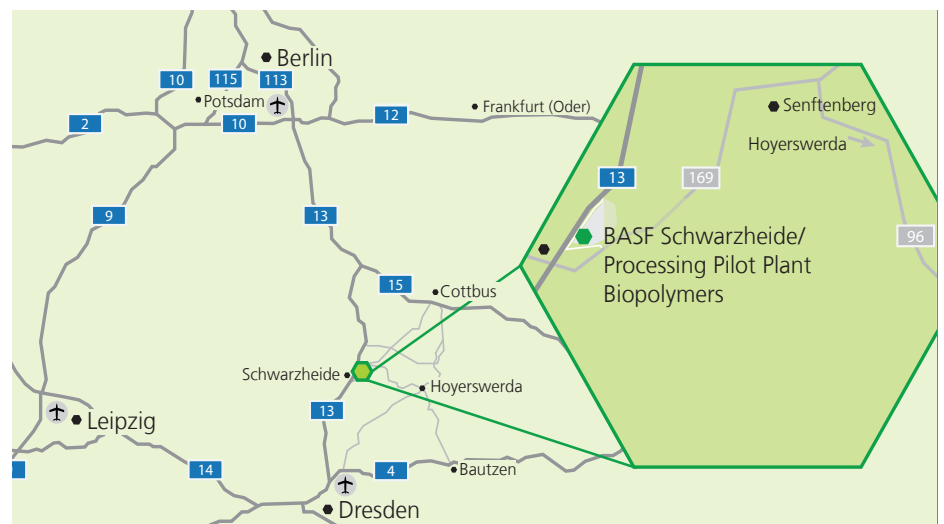

HOW TO REACH FRAUNHOFER IAP | PROCESSING PILOT PLANT FOR BIOPOLYMERS SCHWARZHEIDE

The Processing Pilot Plant is located on the Site of BASF Schwarzheide GmbH.

Arriving by car

On the freeway A 13 use exit Schwarzheide. Follow the signs "BASF Schwarzheide" to Gate 2 (Registry visitors).

You will receive your visitor badge at the reception Gate 2.

Navigation address:

Schipkauer Straße 1 | A754 |
01987 Schwarzheide